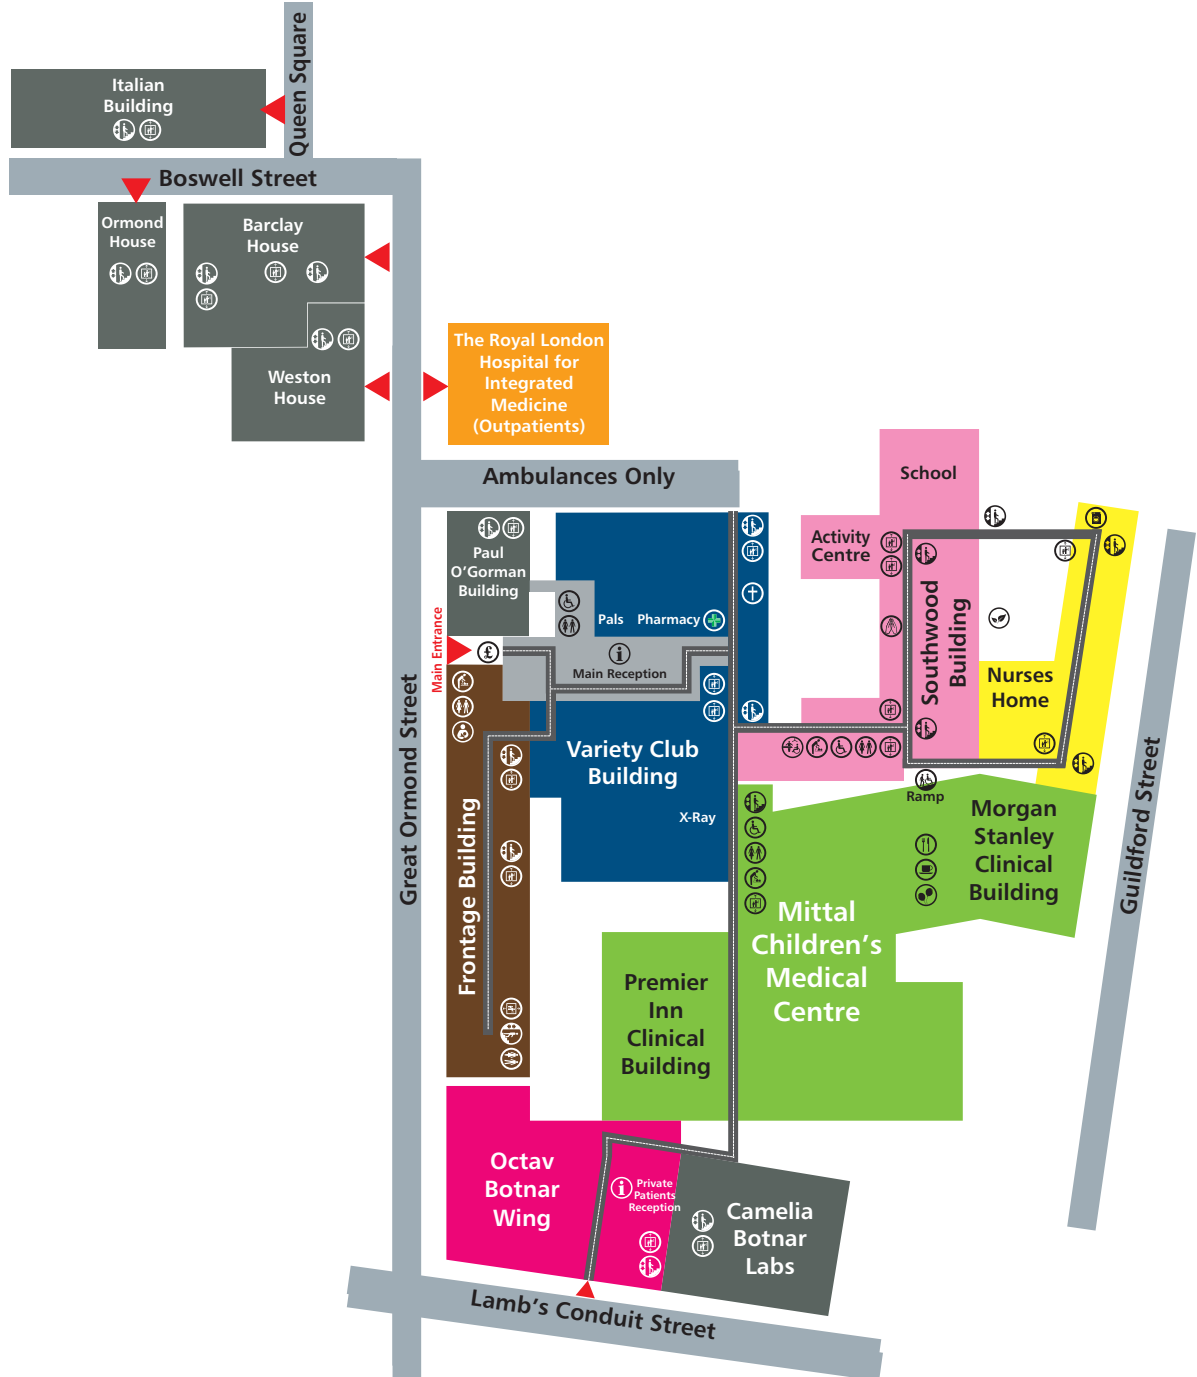

Level 2 Ground Floor

-  Entrances
-  Stairs
-  WC Male & Female
-  Changing Place
-  Feeding Room
-  Link Corridors
-  Lift
-  Assisted WC
-  Baby Change
-  Cash Point
-  Wheelchair accessible corridors
-  Café
-  Chapel
-  Morgan Stanley Garden
-  Restaurant
-  Multifaith Room
-  Shop
-  Laundry